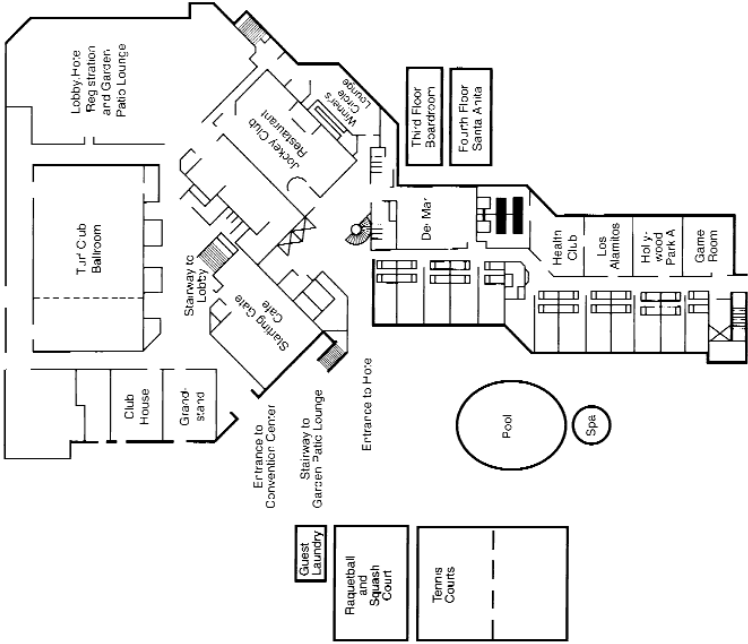

Santa Ynez Valley Marriott

Located at the gateway to the magnificent Santa Barbara Wine Country, the Santa Ynez Valley Marriott is located in the heart of California's Central Coast. Surrounded by 80 award-winning wineries and championship golf courses, our destination offers a variety of outdoor activities suitable for almost everyone.

Our meeting space will comfortably accommodate your sales meetings, conventions, retreats, and educational seminars up to 350 people. Welcome to the Santa Ynez Valley Marriott—we look forward to your visit.

Features:

- ◆ 149 deluxe rooms total
- ◆ 27 suites total (5 Jacuzzi suites)
- ◆ Complete health and racquet club
- ◆ Cocktail lounge & restaurant
- ◆ Complete convention center
- ◆ Movie theaters
- ◆ Marriott Revive™ Bed
- ◆ Wireless high-speed internet
- ◆ Room service
- ◆ 80 wineries nearby
- ◆ Danish village of Solvang
- ◆ Convenient to four championship golf courses
- ◆ Chumash Casino/Spa
- ◆ Garden pavilion tent
- ◆ Wine & oceanview trailride
- ◆ Gift shoppe
- ◆ Hertz Rental desk
- ◆ Business Center

Santa Ynez Valley Marriott
 555 McMurray Road, Buellton, CA 93427
 (800) 638-8882, (805) 688-1000
 f: (805) 688-3807 (sales)
 www.santaynezhotels.com

MEETING ROOM	DIMENSIONS	SQ FT	THEATRE	CLASSROOM	CONFERENCE	BANQUET
Turf Club Ballroom	90' x 54' x 9'6"	4,860	550	340/280	140	400
Turf Club A	31' x 54' x 9'6"	1,674	180	115/95	60	130
Turf Club B	59' x 54' x 9'6"	3,186	345	215/180	150	250
Grandstand	26' x 32' x 10'	832	70	54/45	24	50
Clubhouse	26' x 32' x 10'	832	70	54/45	24	50
Del Mar	39' x 30' x 8'	1,170	130	70/60	30	80
Boardroom	37' x 12' x 8'	444	50	30/24	12	30
Outdoor Garden Patio	144' x 60'	8,630	—	—	—	600
Hollywood Park	30' x 25' x 9'6"	750	60	30	20	40
Santa Anita	21' x 19' x 8'	399	—	—	10	—
Los Alamitos	30' x 25' x 9'6"	750	60	30	20	40
Jockey Club		1500	—	—	—	80